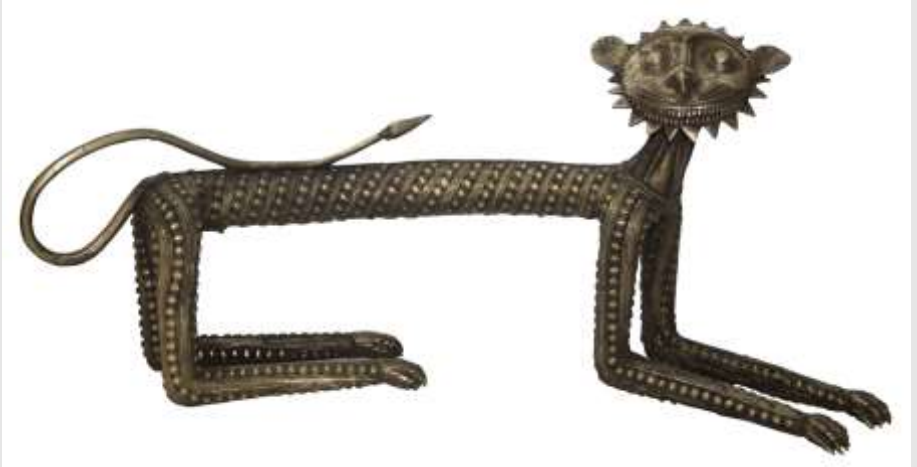

Danteshwari • Suresh Waghmare

14 x 6 in

Brass

<https://www.kalakritiartgallery.com/product?pid=3734>

Jagar Mata • Suresh Waghmare

17 x 9 in

Brass

<https://www.kalakritiartgallery.com/product?pid=3735>