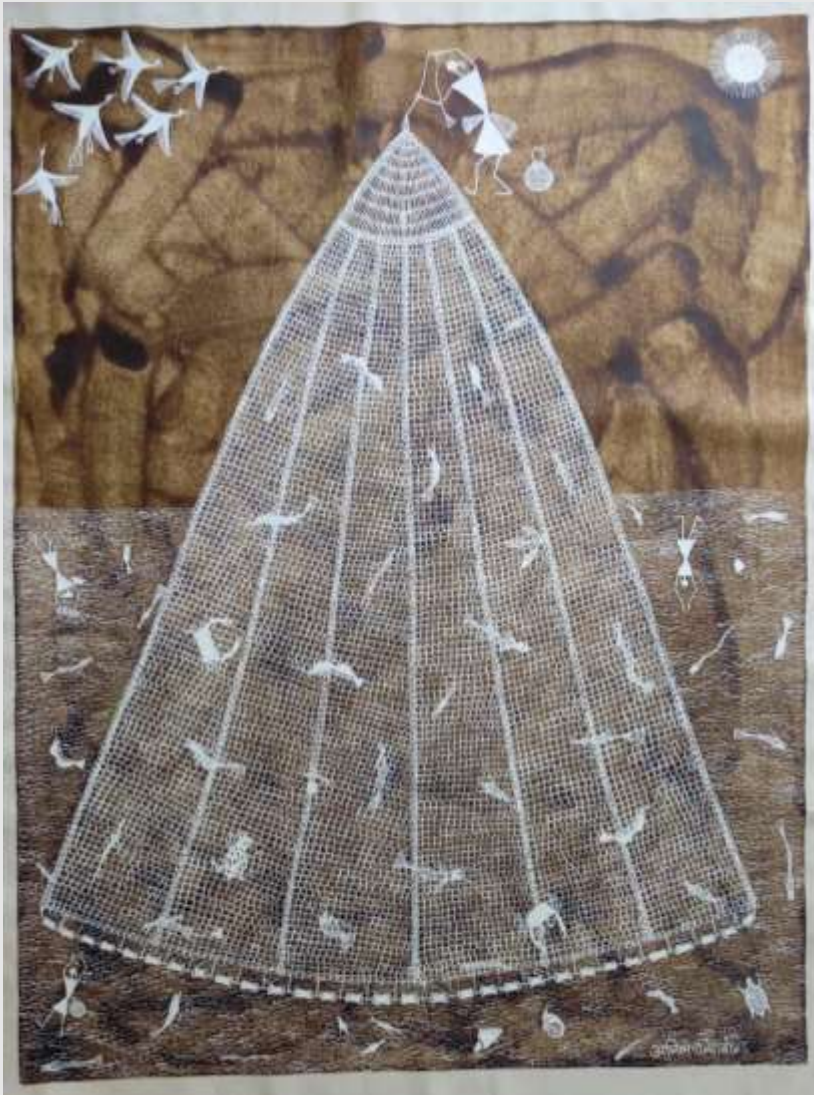

# LIVING ART TRADITIONS OF INDIA

---

Showcasing over hundred artworks by artists  
from across the length and breadth of India

# **WARLI PAINTINGS**

Dhan Ki Kheti 1 • Anil Vangad

22 x 26 in

Cow Dung and Acrylic Colours on Cloth

<https://www.kalakritiartgallery.com/product?pid=3677>

Dhartari Mata • Anil Vangad

16 x 27 in

Cow Dung and Acrylic Colours on Cloth

<https://www.kalakritiartgallery.com/product?pid=3678>

Fishing Net • Anil Vangad

26 x 35 in

Cow Dung and Acrylic Colours on Cloth

<https://www.kalakritiartgallery.com/product?pid=3680>

Fishing • Anil Vangad