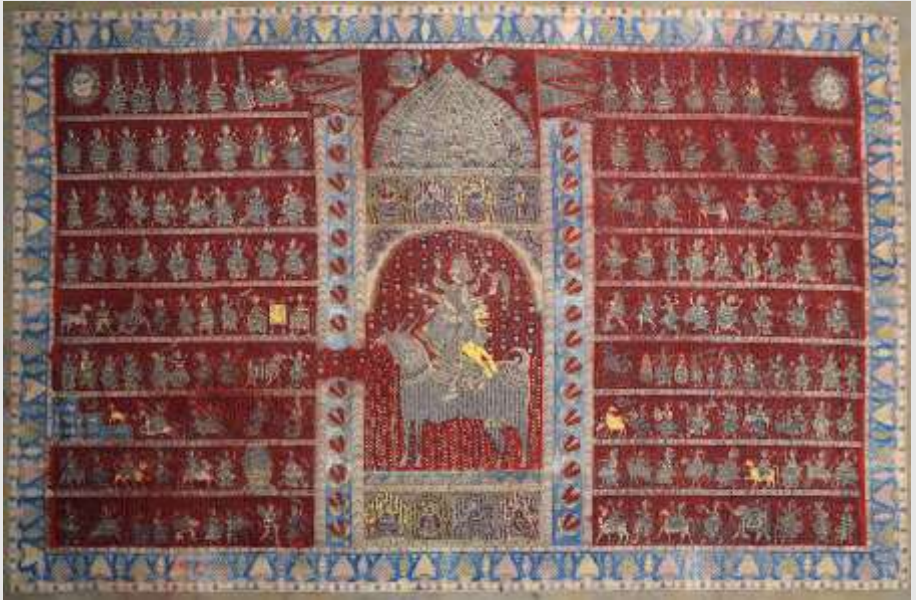

# **MATA NI PACHEDI PAINTINGS**

Hadksha Mata • Sanjay Manubhai Chitara

60 x 36 in

Natural Colours on Cloth

<https://www.kalakritiartgallery.com/product?pid=3714>

Meldi Mata • Sanjay Manubhai Chitara

60 x 48 in