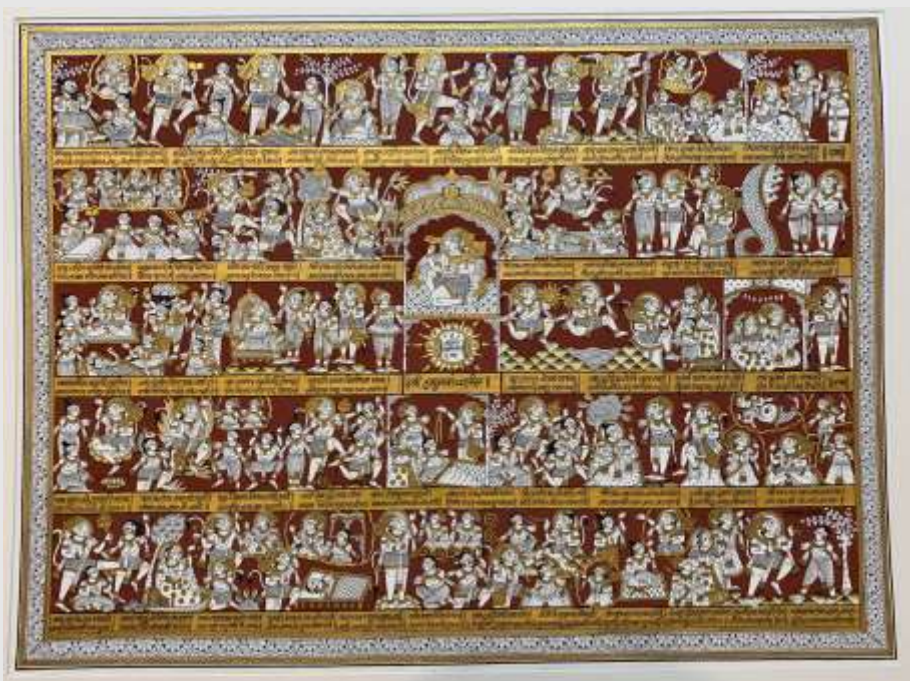

Hanuman Chalisa • Kalyan Joshi

35 x 27 in

Natural Pigment with Gold on Paper

<https://www.kalakritiartgallery.com/product?pid=3712>