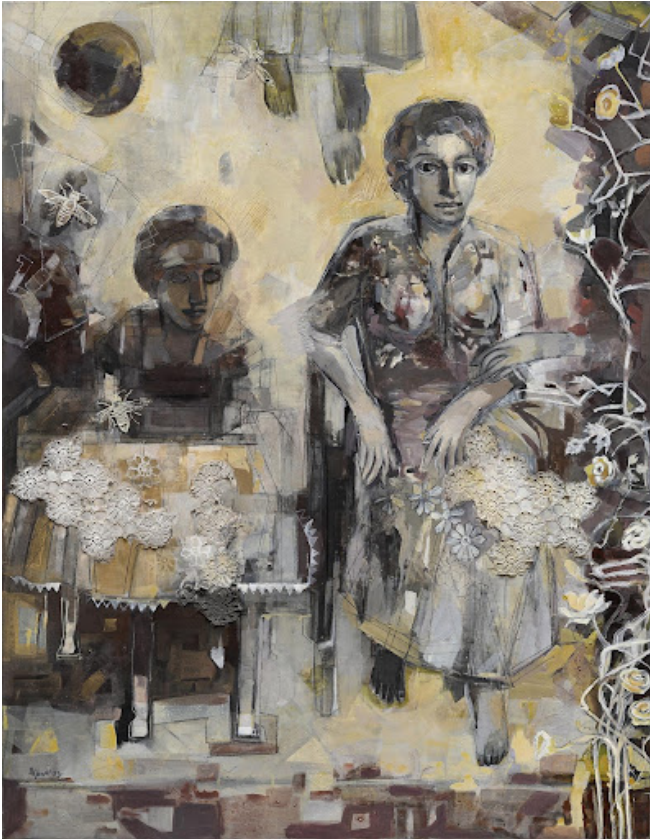

13499

Introspection II • Dipali Bhattacharya

Medium: Earth Colour, Acrylic, Oil, Silk Screen Printing And Lace
On Canvas

Size: 60 x 48 in • Price: ₹ 800,000

URL: <https://www.kalakritiartgallery.com/?p=13499>

KAG16045