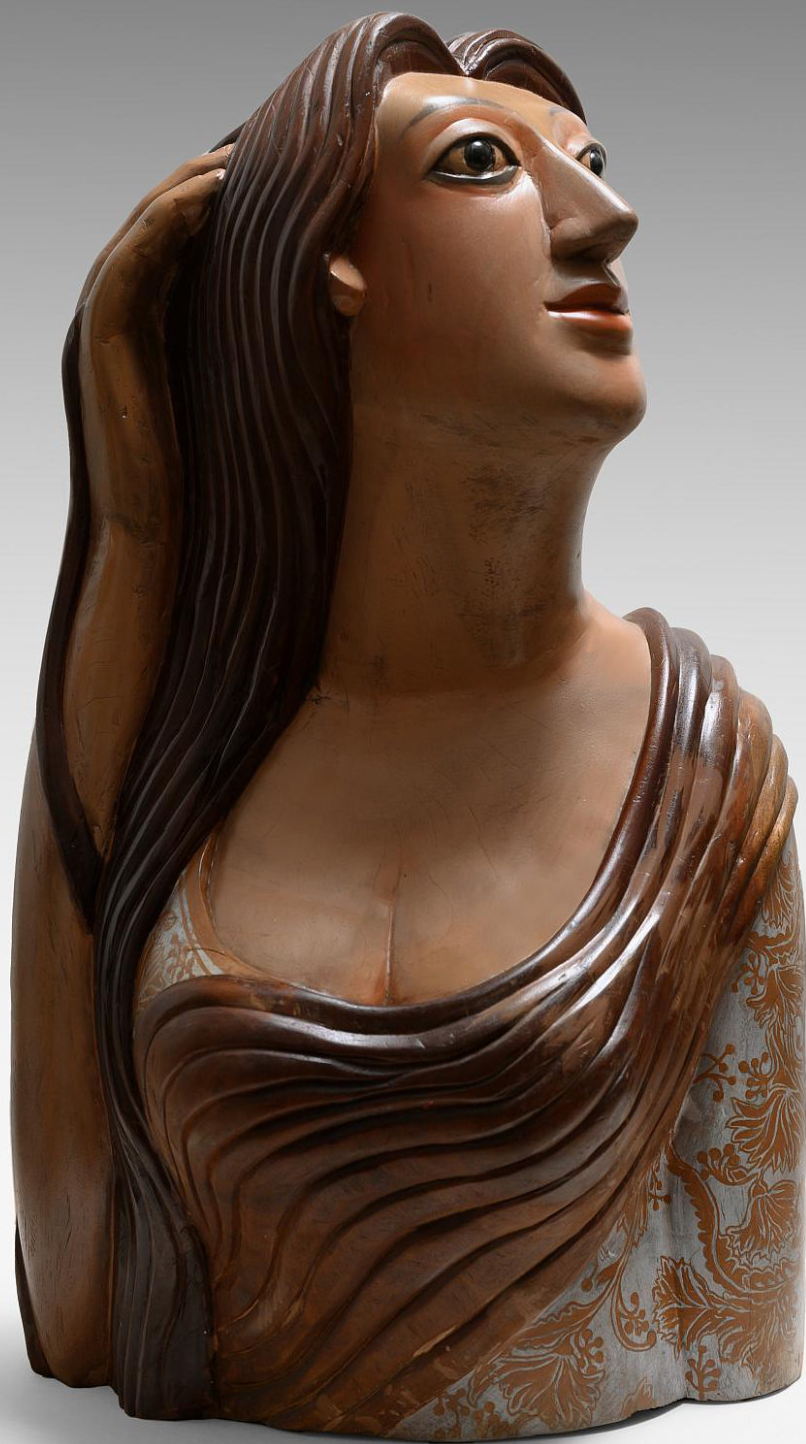

KAG16049

13501

Saudamini • Dipali Bhattacharya  
Medium: Painted Wood With Brass  
Size: 24 x 10 x 16 in • Price: ₹ 400,000

URL: <https://www.kalakritiartgallery.com/?p=13501>

KAG16047

13504

Alolika • Dipali Bhattacharya  
Medium: Painted Wood With Brass  
Size: 12.5 x 9 x 6 in • Price: ₹ 150,000