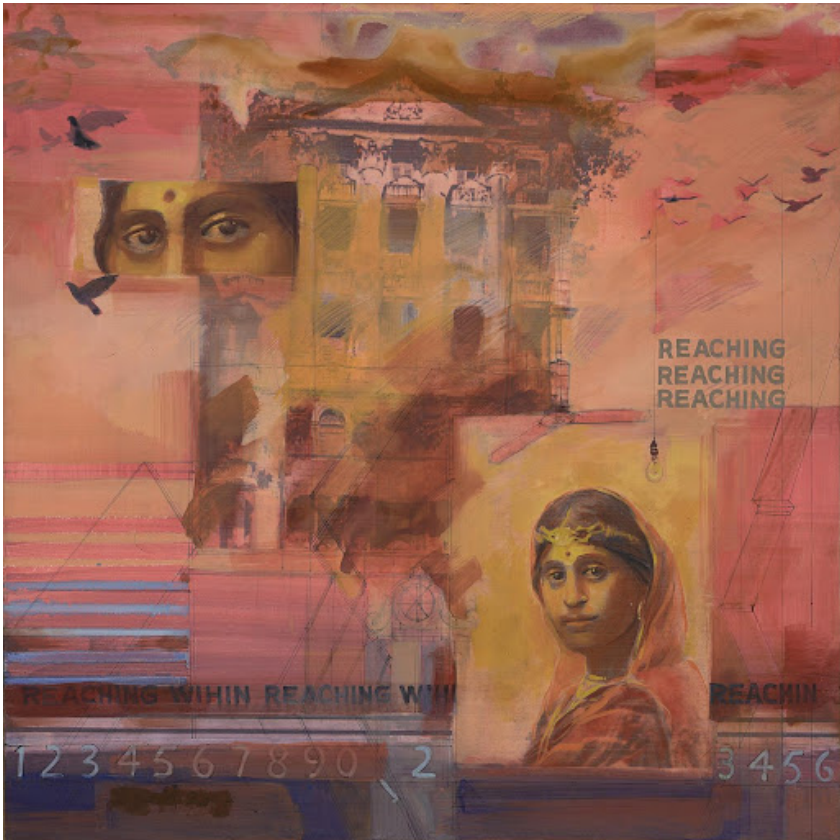

KAG16014

13474

What Does The Future Hold? • Dipali Bhattacharya  
Medium: Earth Colour, Acrylic And Oil On Canvas  
Size: 48 x 48 in • Price: ₹ 600,000

URL: <https://www.kalakritiartgallery.com/?p=13474>

KAG16020

13477

Hyacinthus I • Dipali Bhattacharya  
Medium: Earth Colour, Acrylic And Oil On Canvas  
Size: 30 x 30 in • Price: ₹ 400,000

URL: <https://www.kalakritiartgallery.com/?p=13477>

KAG16023

13478

Hyacinthus II • Dipali Bhattacharya  
Medium: Earth Colour, Acrylic And Oil On Canvas  
Size: 30 x 30 in • Price: ₹ 400,000

URL: <https://www.kalakritiartgallery.com/?p=13478>

KAG16024

13472

Reaching There • Dipali Bhattacharya

Medium: Earth Colour, Acrylic, Oil And Photo Transfer On Canvas

Size: 36 x 36 in • Price: ₹ 400,000

URL: <https://www.kalakritiartgallery.com/?p=13472>

KAG16018

13479

From The Album Of Memories I • Dipali Bhattacharya  
Medium: Earth Colour, Acrylic And Oil On Canvas  
Size: 20 x 16 in • Price: ₹ 150,000

URL: <https://www.kalakritiartgallery.com/?p=13479>